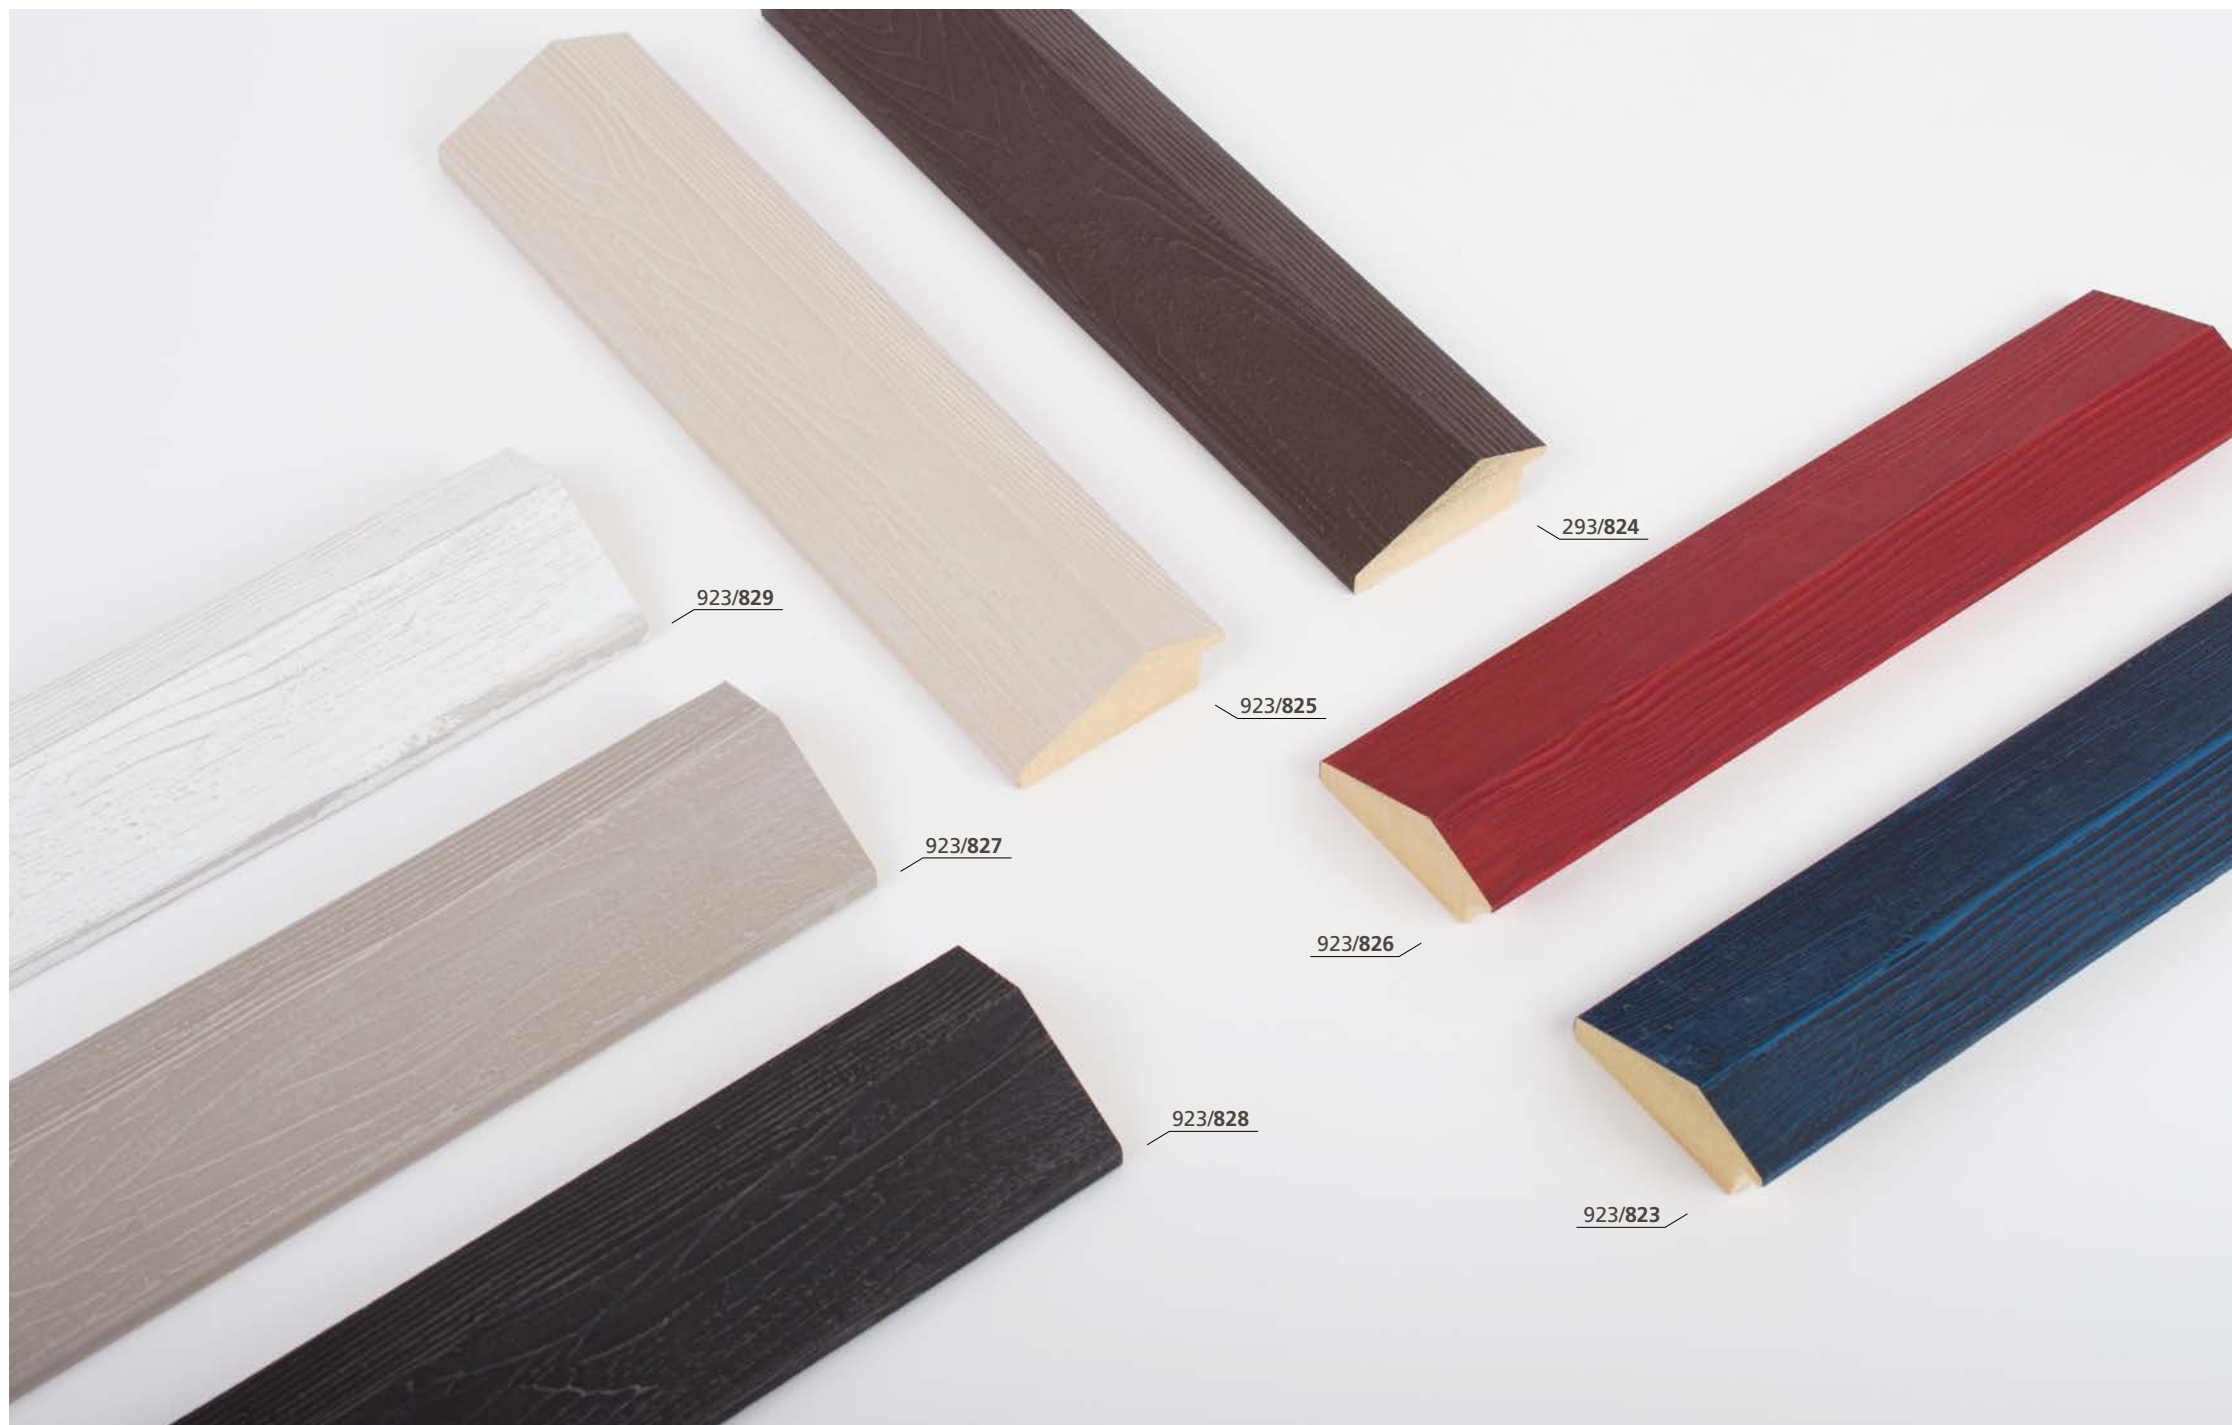

- 923/ L70 H29 B15
- /823 Blu
- /824 Marrone
- /825 Panna
- /826 Rosso
- /827 Grigio
- /828 Nero
- /829 Bianco

1:1