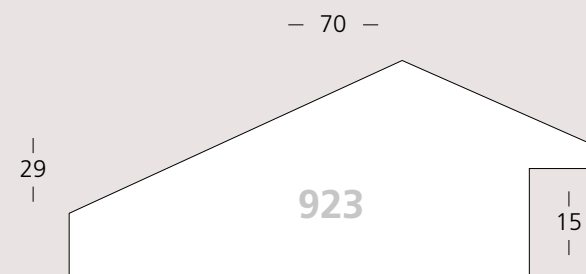

- 923/ L70 H29 B15
- /823 Blu
- /824 Marrone
- /825 Panna
- /826 Rosso
- /827 Grigio
- /828 Nero
- /829 Bianco