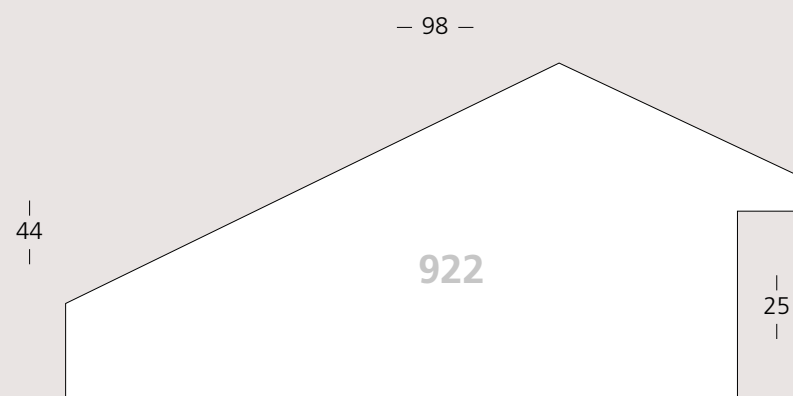

1:1

Modern Wood

**Modern
Wood**

922/: 1pz
923/: 1pz

- | | |
|------|-------------|
| 922/ | L98 H44 B25 |
| /823 | Blu |
| /824 | Marrone |
| /825 | Panna |
| /826 | Rosso |
| /827 | Grigio |
| /828 | Nero |
| /829 | Bianco |