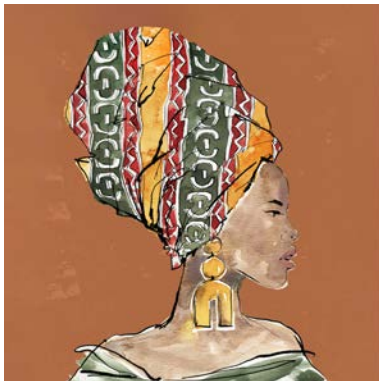

• WA71527_QD

A